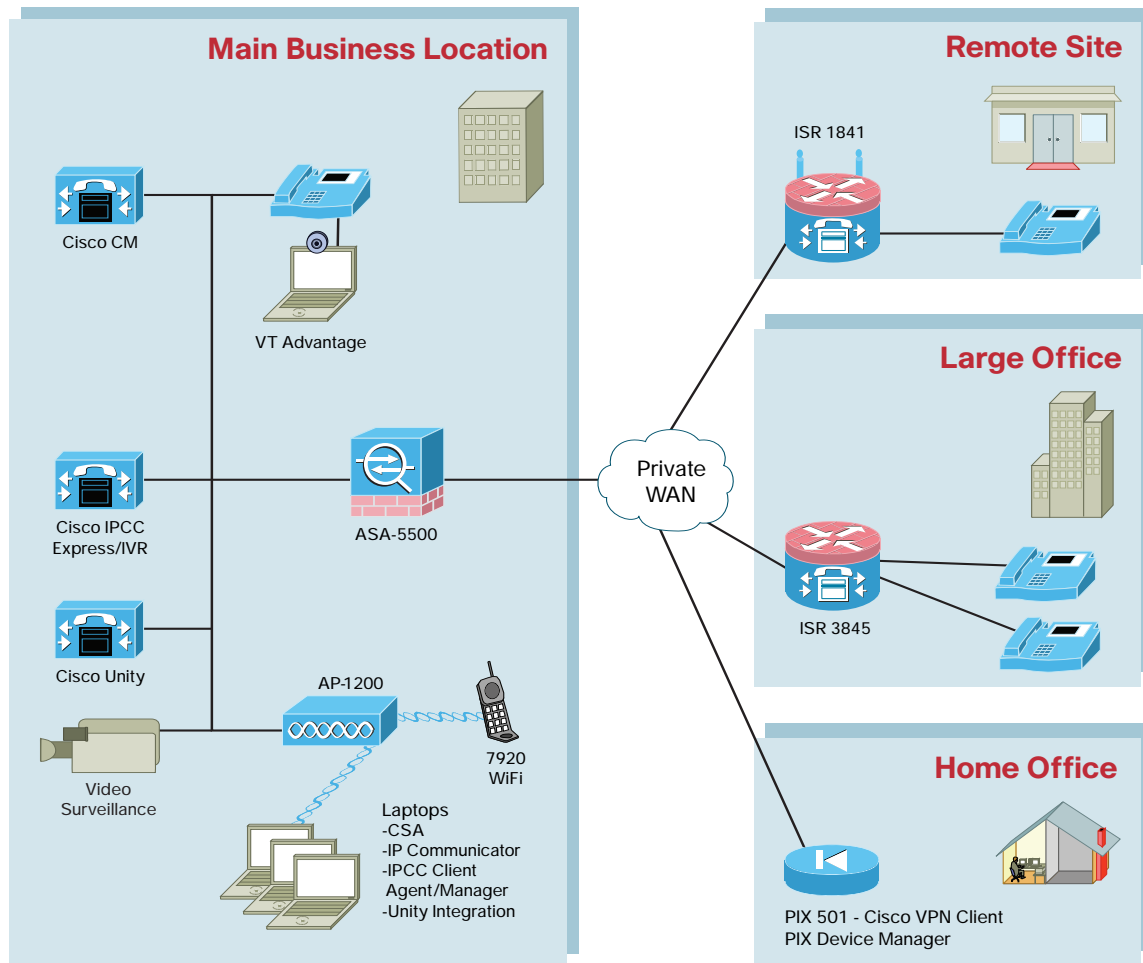

NETWORK ON WHEELS SOLUTIONS BLUEPRINT

IP COMMUNICATIONS SOLUTIONS

- IP Communicator
- VT Advantage
- CCME, CUE, CCM
- IPCC Express
- Unity
- PA
- IVR
- Vertical Applications

SECURITY SOLUTIONS

- SDM
- CSA
- LEAP - Wireless Security
- ASDM/PDM
- VPN
- IP/ Video Surveillance

MOBILITY SOLUTIONS

- WLAN Products
- AP's - LEAP Authentication
- IOS - Web Management
- QoS - Traffic Prioritization

NETWORK FOUNDATION SOLUTIONS

- QoS
- Converged Networks
- Secure Agents
- Ease-of-use

MANAGEMENT APPLICATIONS

- CNA
- SDM
- ASDM/PDM
- CCM/CCME
- Web-based Device Management